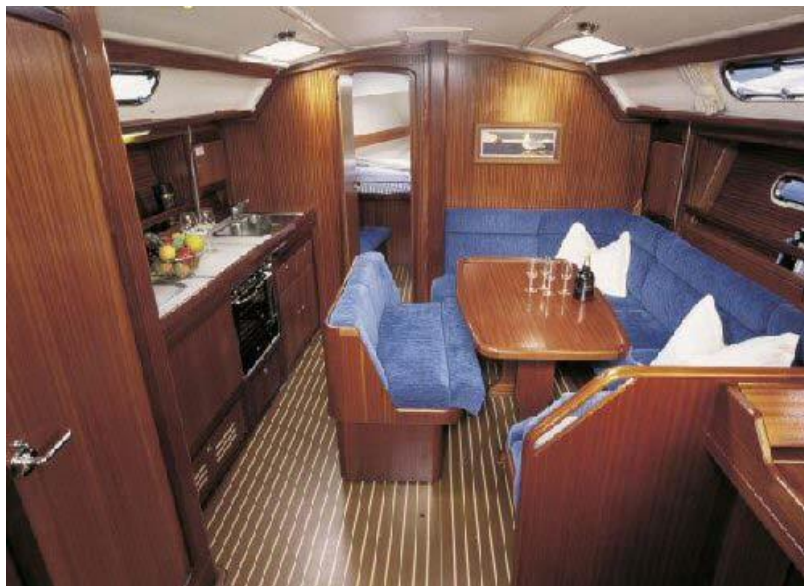

Bavaria 40 Cruiser

Yacht Specifications

Cabins:	3
Berths:	6+1
Heads:	2
Length Overall:	12.48 m
Beam:	3.99 m
Draft:	1.95 m
Engine:	40 h.p.
Fuel Capacity:	150 litres
Water Capacity:	360 litres
Sail area:	74 m ²

Yacht Details

- Roller furling genoa
- In Mast Furling mainsail
- Electric anchor windlass
 - GPS
 - Chart Plotter
 - Autopilot
 - DVD player
 - CD player
 - VHF radio
- Bathing platform, swim ladder & deck shower
 - Hot water
- Electric refrigerator

Bavaria 40 Cruiser

b

Yacht Specifications

Cabins:	3
Berths:	6+1
Heads:	2
Length Overall:	12.48 m
Beam:	3.99 m
Draft:	1.95 m
Engine:	40 h.p.
Fuel Capacity:	150 litres
Water Capacity:	360 litres
Height in Saloon:	1,97m (Approx.)
Height of Mast above Waterline:	18,68m (Approx.)
Sail area:	74 m ²

Yacht Details

- Roller furling genoa
- In Mast Furling mainsail
 - Twin wheels
- Electric anchor windlass
 - GPS
 - Autopilot
 - CD player
 - VHF radio
- Bathing platform, swim ladder & deck shower
 - Hot water
 - Electric refrigerator
- Bimini suntop and sprayhood
 - Dinghy tender
- Charts & cruising guide
 - Cockpit cushions