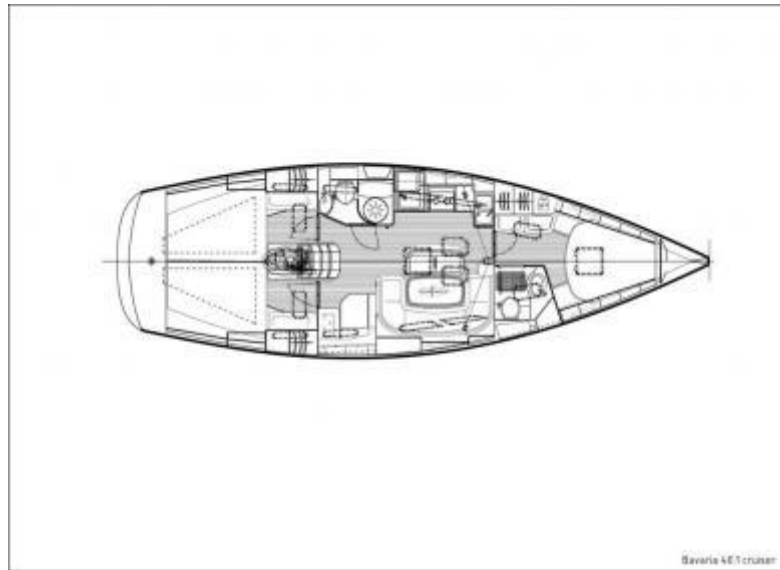

Bavaria 40 Cruiser

Yacht Specifications

Cabins:	3
Berths:	6+1
Heads:	2
Length Overall:	12.48 m
Beam:	3.99 m
Draft:	1.95 m
Engine:	40 h.p.
Fuel Capacity:	150 litres
Water Capacity:	360 litres
Sail area:	74 m ²

Bavaria 40 Cruiser

b

Yacht Specifications

Cabins:	3
Berths:	6+1
Heads:	2
Length Overall:	12.48 m
Beam:	3.99 m
Draft:	1.95 m
Engine:	40 h.p.
Fuel Capacity:	150 litres
Water Capacity:	360 litres
Height in Saloon:	1,97m (Approx.)
Height of Mast above Waterline:	18,68m (Approx.)
Sail area:	74 m ²

Bavaria 40 Cruiser

Yacht Specifications

Cabins:	3
Berths:	7
Heads:	2

Length Overall:	12,35 m
Beam:	3.99 m
Draft:	2,05 m
Engine:	40 h.p.
Fuel Capacity:	210 litres
Water Capacity:	360 litres
Height in Saloon	1,97m (Approx.)
Height above Mast	18,68m (Approx.)
Sail area:	84 m ²