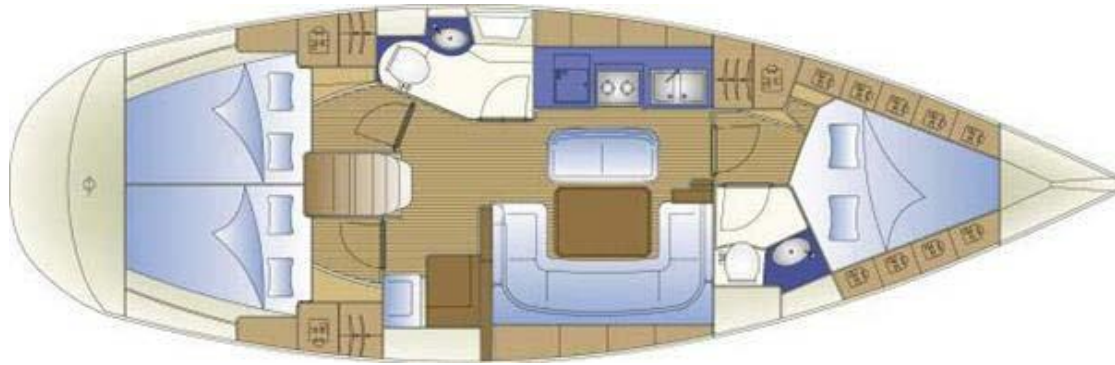

Bavaria 40 Cruiser

Yacht Specifications

Cabins:	3
Berths:	6+1
Heads:	2
Length Overall:	12.48 m
Beam:	3.99 m
Draft:	1.95 m
Engine:	40 h.p.
Fuel Capacity:	150 litres
Water Capacity:	360 litres
Sail area:	74 m ²

Yacht Details

- Roller furling genoa
- In Mast Furling mainsail
- Electric anchor windlass
 - GPS
 - Chart Plotter
 - Autopilot
 - DVD player
 - CD player
 - VHF radio
- Bathing platform, swim ladder & deck shower
 - Hot water
- Electric refrigerator

Bavaria 40 Cruiser

b

Yacht Specifications

Cabins:	3
Berths:	6+1
Heads:	2
Length Overall:	12.48 m
Beam:	3.99 m
Draft:	1.95 m
Engine:	40 h.p.
Fuel Capacity:	150 litres
Water Capacity:	360 litres
Height in Saloon:	1,97m (Approx.)
Height of Mast above Waterline:	18,68m (Approx.)
Sail area:	74 m ²

Bavaria 40 Cruiser

Yacht Specifications

Cabins:	3
Berths:	7
Heads:	2

Length Overall:	12,35 m
Beam:	3.99 m
Draft:	2,05 m
Engine:	40 h.p.
Fuel Capacity:	210 litres
Water Capacity:	360 litres
Height in Saloon	1,97m (Approx.)
Height above Mast	18,68m (Approx.)
Sail area:	84 m ²