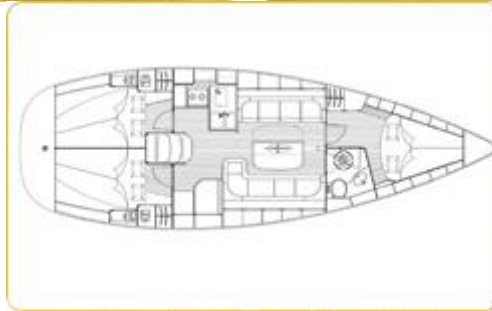

Bavaria 37 Cruiser

Yacht Specifications

Cabins:	3
Berths:	6+1
Heads:	1
Length Overall:	11.20 m
Beam:	3.80 m
Draft:	1.95 m
Engine:	28 h.p.
Fuel Capacity:	150 litres
Water Capacity:	360 litres
Sail area:	67 m ²

- Cockpit Speakers
- Holding Tanks

Bavaria 37 Cruiser

Yacht Specifications

Cabins:	3
Berths:	6+1
Heads:	1
Length Overall:	11.20 m
Beam:	3.80 m

Draft:	1.95 m
Engine:	28 h.p.
Fuel Capacity:	150 litres
Water Capacity:	360 litres
Sail area:	67 m ²